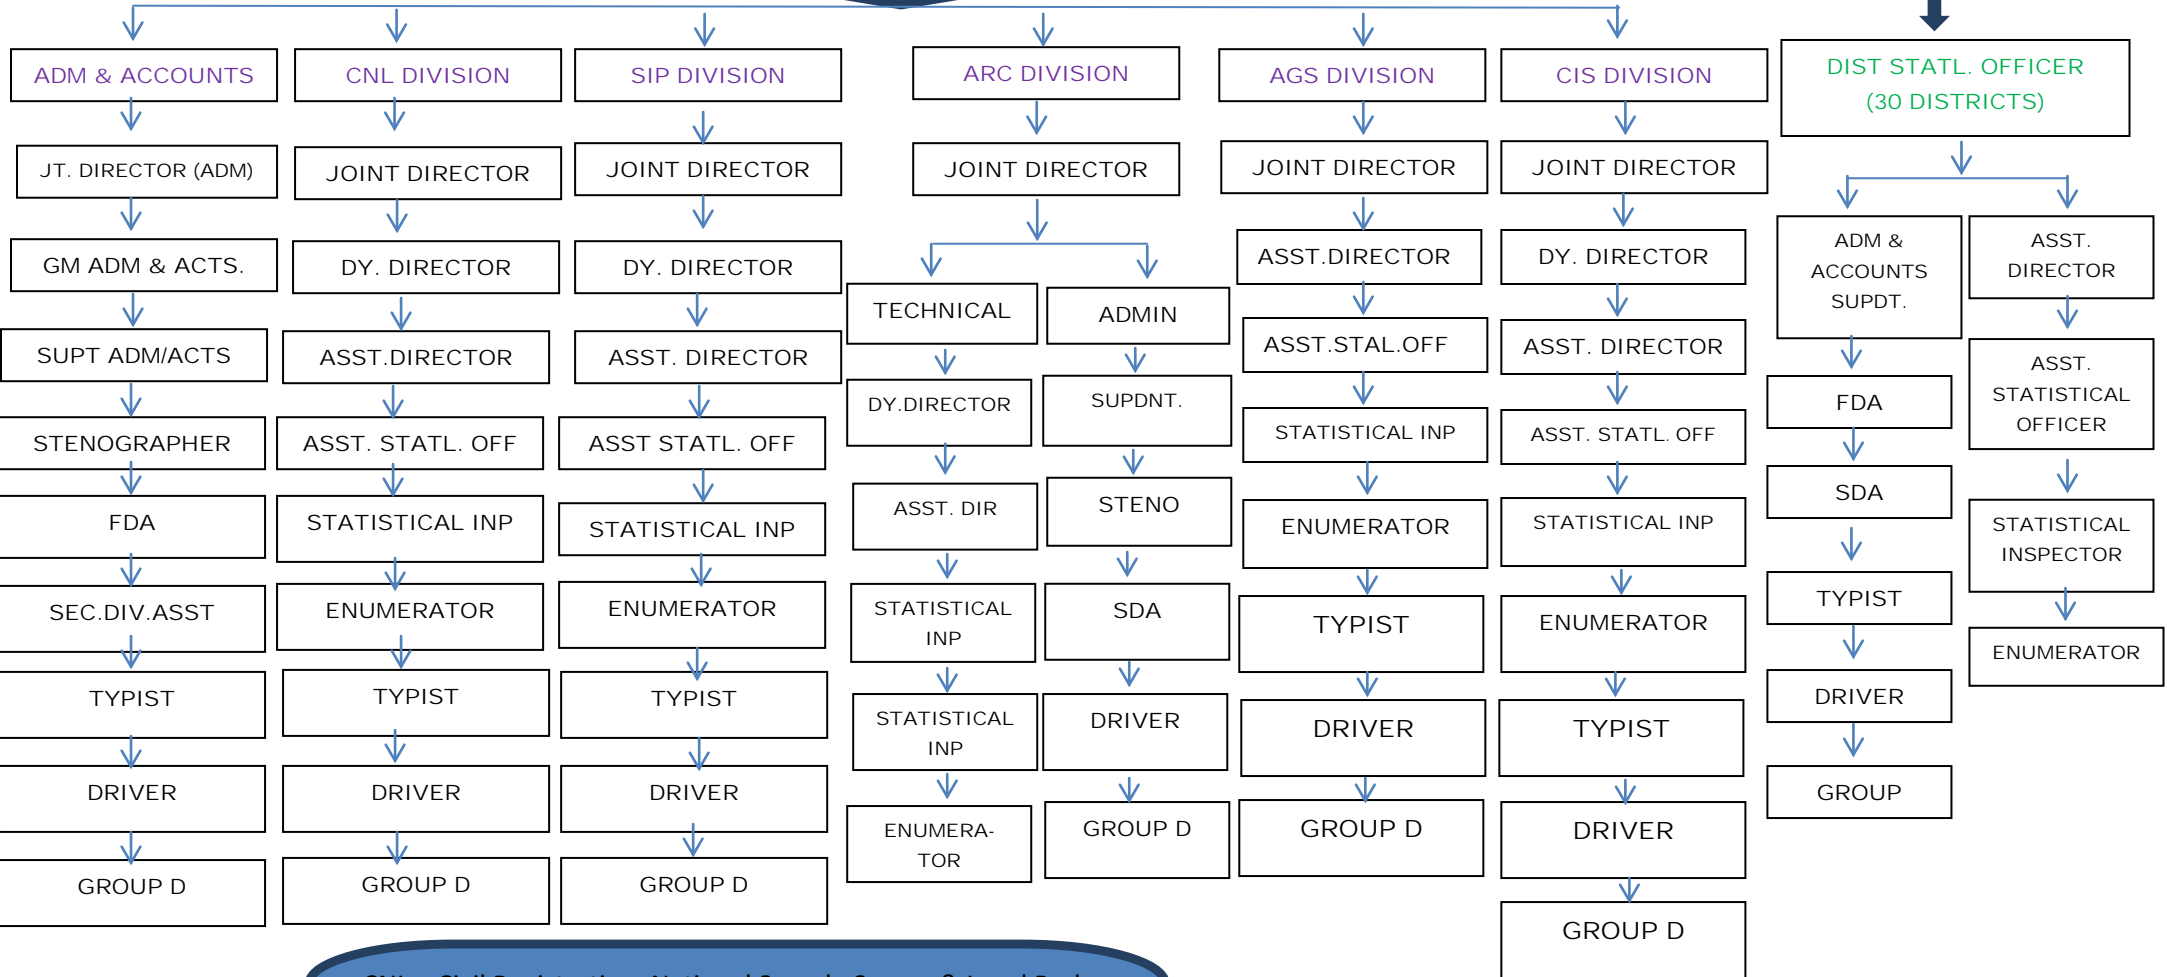

# ORGANISATIONAL CHART OF DIRECTORATE OF ECONOMICS & STATISTICS

**DIRECTOR**  
**DIRECTORATE OF ECONOMICS & STATISTICS EX-OFFICIO STATE AGRI.**  
**CENSUS COMMISSIONER & CHIEF REGISTRAR OF BIRTHS, DEATHS &**

CNL – Civil Registration, National Sample Survey & Local Body Statistics.  
 SIP – State Income, Industries, Prices, Publication.  
 ARC- Agricultural Census, Rainfall and Computers.  
 AGS- Agricultural Statistics + Co-ordination & Planning.