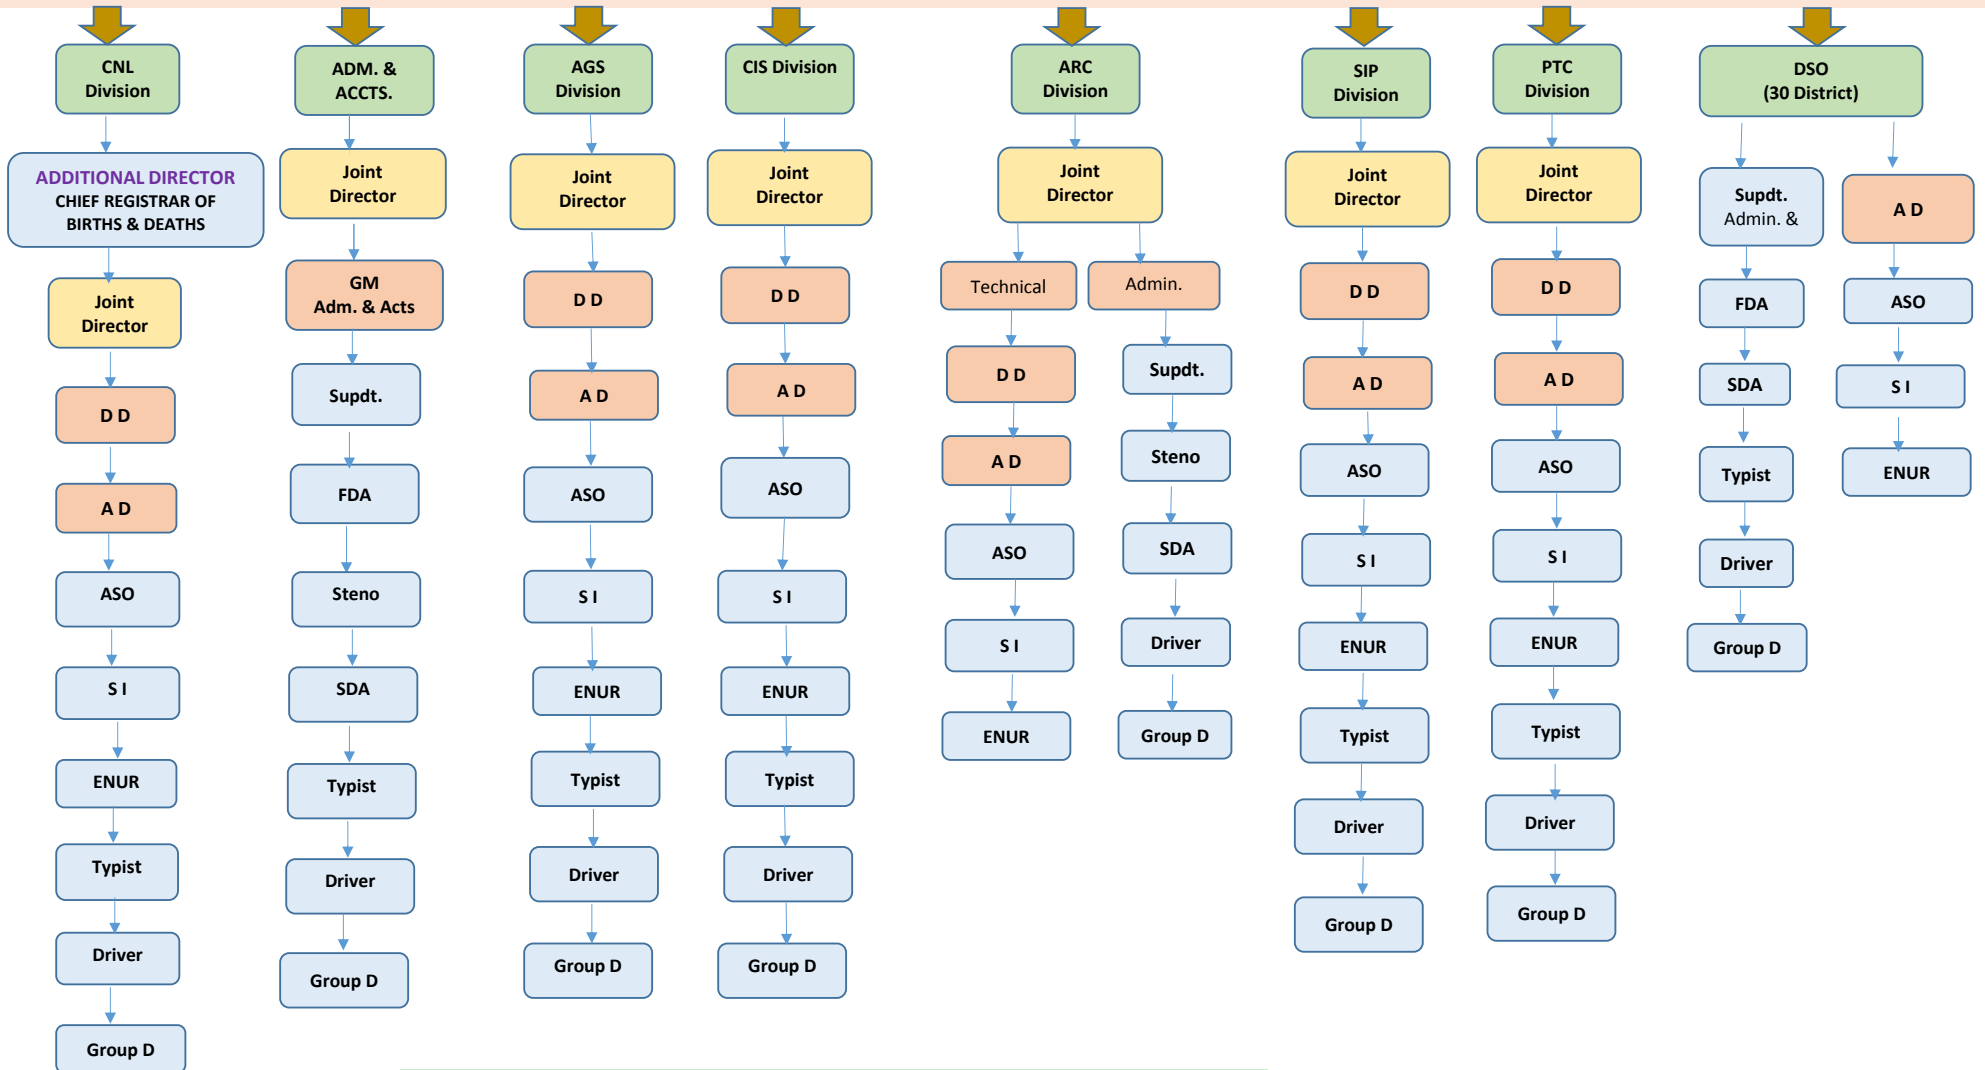

# DIRECTOR

## DIRECTORATE OF ECONOMICS & STATISTICS, Ex Officio STATE AGRICULTURAL CENSUS COMMISSIONER

- ADM - Administration & Accounts
- AGS - Agricultural Statistics
- CIS - Crop Insurance Scheme
- ARC - Agricultural Census, Rainfall & Computers
- SIP - State Income, Industries & Prices
- PTC - Publication, Training & Co-ordination
- CNL - Civil Registration, National Sample Survey & Local Body Statistics